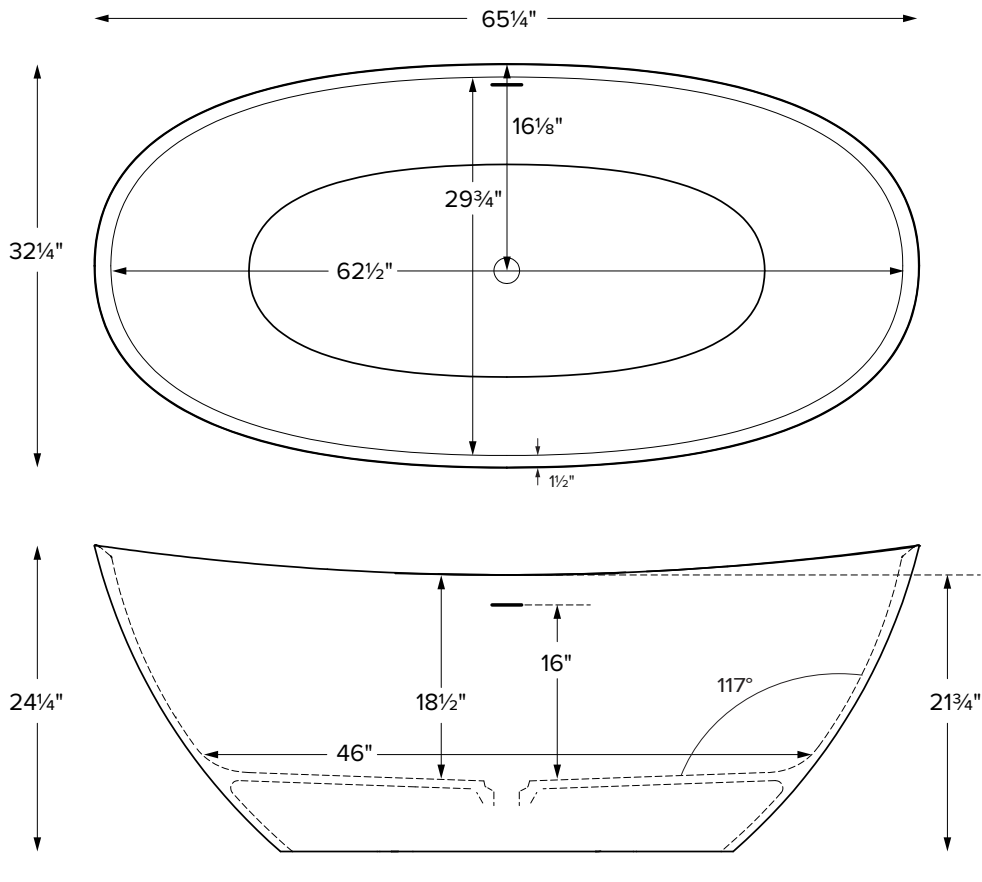

Features an integrated overflow

| |
|--|
| MODEL 415 |
| 65.25" x 32.25" x 24.25" |
| FREESTANDING 70 gal to overflow |
| Mineral Composite |
| 291 lbs / 132 kg soaker |
| Filling this tub to the maximum may require an above average size or dedicated water heater. |

• Before discarding tub packaging, check for accessories that may be packaged inside.
 • All product measurements are ±1/2".
 • Specifications and configurations are subject to change without notice.
 • Measurements herein supersede all others published prior to publication date below.