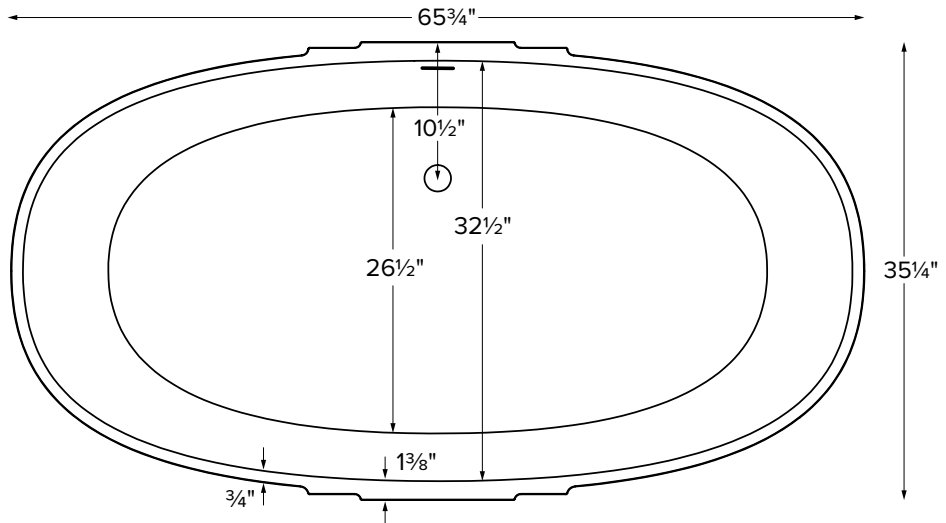

Magda

Features an integrated overflow

MODEL 414
65.75" x 35.25" x 21.75"
FREESTANDING 85 gal to overflow
Mineral Composite
262 lbs / 119 kg soaker
Filling this tub to the maximum may require an above average size or dedicated water heater.

Inside view of tub