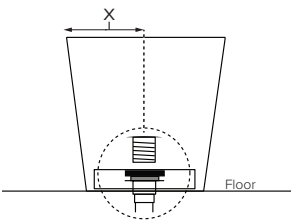

ELECTRICAL COMPONENTS & SPECIFICATIONS		
Required Electrical Service - 110 Volt		
Hydrotherapy Package	Components Included	GFCI
Air Massage	heated blower	1-15 amp
Electrical requirements may change with the addition of optional therapy components. See specific option details or installation information. CSA Certified C/US; B45.5/IAPMO ANSI Z124.1 and ANSI 112.19.7		

ORDERING AND INSTALLATION

- Before ordering or installing, please consider future access to equipment.
- Integrated overflow with toe tap drain included.
- Air baths require job site preparations for remote mounting the blower and required check valve. Check valve must be installed higher than the rim of the tub.
- Waterproof remote control included. Keypad is shipped loose and may be mounted nearby.
- Faucet valves cannot be installed on this tub model.

See the Installation & Operation Manual for more details.
MTI's Customer Service: Monday-Friday 8am-6pm EST
800-783-8827 or service@mtibaths.com

• Before discarding tub packaging, check for accessories that may be packaged inside.
• All product measurements are ±1/2".
• Specifications and configurations are subject to change without notice.
• Measurements herein supersede all others published prior to publication date below.