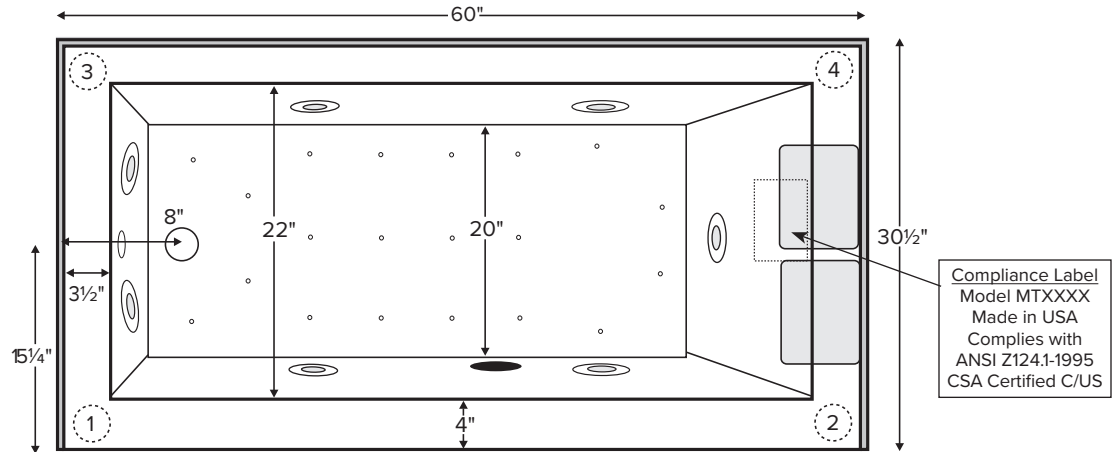

Features integral skirting and tile flange.

Designer Collection Tubs

Cameron 4

MODEL # 154

60" x 30.5" x 18"

GENERAL SPECIFICATIONS

Material - Acrylic

Installation - Alcove

Plumbed Weight - 125 lbs / 59 kg

Soaker Weight - 100 lbs / 48 kg

Average Fill - 35 gal to above jet level

Maximum Fill - 45 gal to overflow

NOTE: Filling this tub to the maximum may require an above average size or dedicated water heater.

Numbered areas on tub deck represent possible locations to install cleaning systems, faucets and other fixtures. Shown with Air Massage and Ultra Whirlpool Package.

IMPORTANT ORDERING & INSTALLATION INFORMATION