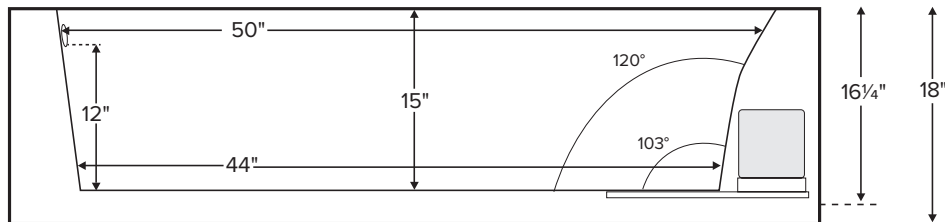

Features integral skirting and tile flange.

Designer Collection Tubs

Cameron 4

MODEL # 154

60" x 30.5" x 18"

GENERAL SPECIFICATIONS

Material - Acrylic

Installation - Alcove

Plumbed Weight - 125 lbs / 59 kg

Soaker Weight - 100 lbs / 48 kg

Average Fill - 35 gal to above jet level

Maximum Fill - 45 gal to overflow

NOTE: Filling this tub to the maximum may require an above average size or dedicated water heater.

Numbered areas on tub deck represent possible locations to install cleaning systems, faucets and other fixtures. Shown with Air Massage and Ultra Whirlpool Package.

IMPORTANT ORDERING & INSTALLATION INFORMATION