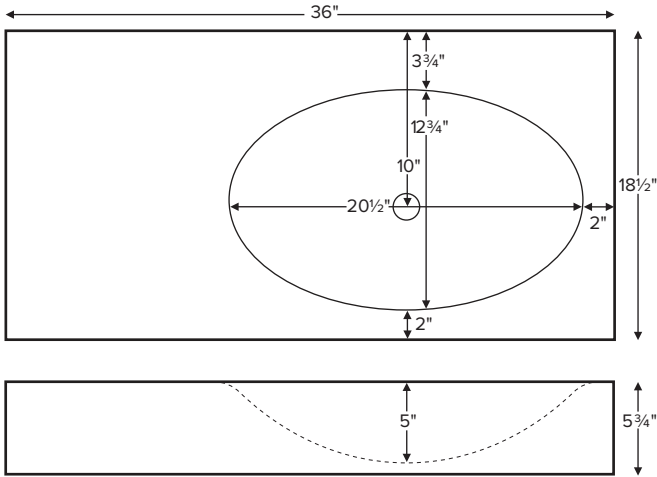

Akana 2

MODEL # MTCS-736D
36" x 18.5" x 5.75"

Shown with right hand bowl

GENERAL SPECIFICATIONS

Material - SculptureStone®

Installation - Wall-Mounted

Shipping Weight - 42 lbs

Due to the handcrafted nature of this product, please allow for a tolerance of up to ±½" for overall dimensions