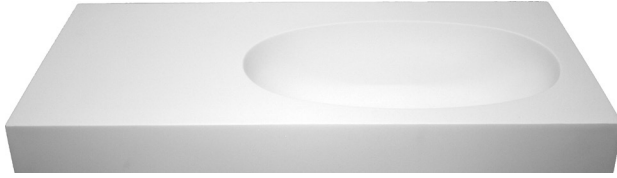

Akana 2

MODEL # MTCS-736D
36" x 18.5" x 5.75"

Shown with right hand bowl

GENERAL SPECIFICATIONS

Material - SculptureStone®

Installation - Wall-Mounted

Shipping Weight - 42 lbs

Due to the handcrafted nature of this product, please allow for a tolerance of up to ±½" for overall dimensions

**Must be specified with left or right side bowl*

1" x 12" carrier arms
(CAWM2)
recommended for
installation

CONSTRUCTION AND STANDARD FEATURES

- Single-bowl design; 1.5" drain opening.
- Sink comes without an overflow. Check local codes. Optional integrated overflow is available.
- Wall-mount sinks have an open back to accommodate carrier arms for installation. Mounting hardware is not included. See installation manual for more details.
- One-piece construction using Engineered SculptureStone® (ESS) material.
- This material is non-porous, stain-, mold- and mildew-resistant.
- Approximately 70% of the material is organic, including minerals mined from the earth, making it "Green".
- Five-Year Limited Residential Warranty.