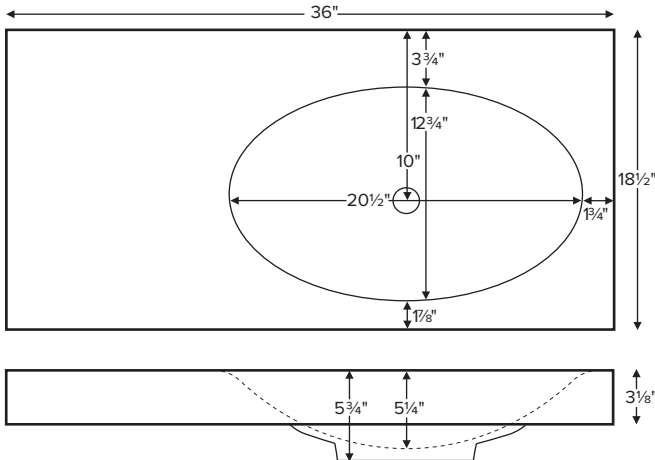

# Akana 2

Model # MTCS-736

36" x 18.5" x 5.75"

**Material** SculptureStone®  
**Installation** semi-recessed  
**Shipping Weight** 52 lbs.

Shown with standard 3.125" rim height. Rim height may be specified up to 5.75" when ordering.

Shown with right side bowl. May specify right or left side offset bowl when ordering.

Due to its handcrafted nature, always measure sink on-site to ensure cut-out accuracy.

Also available as a wall-mount sink, MTCS-736D.  
 See product specification sheet for details.

• Before discarding packaging, check for accessories that may be inside.  
 • All product measurements are ±1/2".  
 • Specifications and configurations are subject to change without notice.  
 • Measurements herein supersede all others published prior to publication date below.