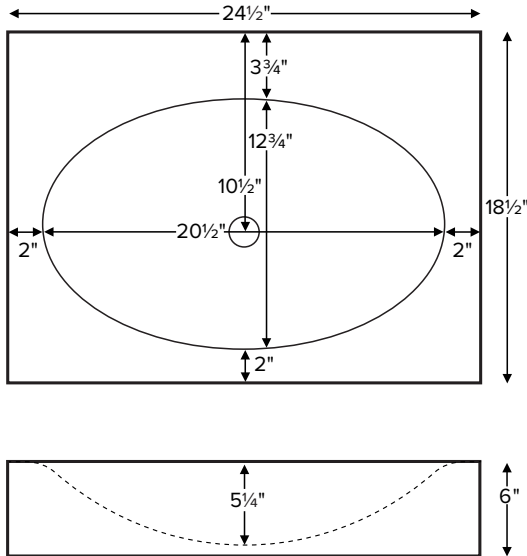

**Akana 1**  
 MODEL # MTCS-719D  
 24.5" x 18.5" x 6"

**GENERAL SPECIFICATIONS**

**Material** - SculptureStone®

**Installation** - Wall-Mounted

**Shipping Weight** - 42 lbs

*Due to the handcrafted nature of this product, please allow for a tolerance of up to ±½" for overall dimensions*