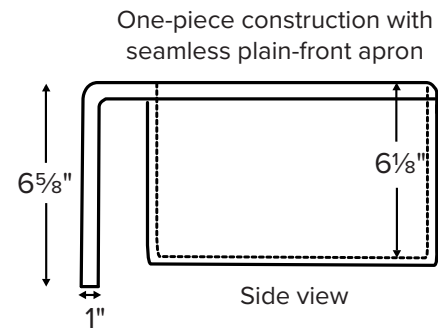

MTI BASICS® Collection Sinks

MBKS244

25" x 22.25"

Bowl depth 6.125"

Acrylic Seamless Apron Front Sink
32 lbs / 15 kg

Options Must be ordered at time of purchase

Standard White (MBKS244W)

Color Upgrade Biscuit (MBKS244B)

Quick Ship (QUISINKSH) Call for availability

CONSTRUCTION AND STANDARD FEATURES

- Accommodates 3.5" kitchen drain.
- Can be undermounted or caulked directly to the countertop without the use of clips or channels.
- Durable cast acrylic shell is extremely scratch- and stain-resistant. Up to 30% thicker and stronger than other makes.
- Non-porous highly renewable surface makes cleaning and sanitizing faster and more effective.
- 1-year limited residential and commercial warranty.

• All product measurements are $\pm 1/2"$.
• Specifications and configurations are subject to change without notice.
• Measurements herein supersede all others published prior to publication date below.