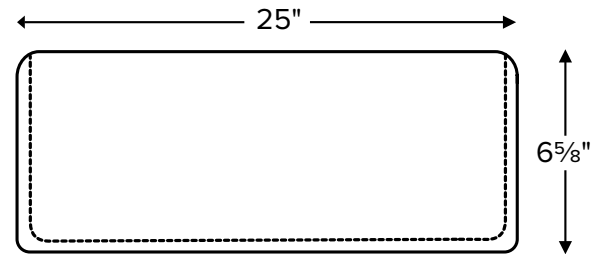

MTI BASICS® Collection Sinks

MBKS244

25" x 22.25"

Bowl depth 6.125"

Acrylic Seamless Apron Front Sink
32 lbs / 15 kg

Options Must be ordered at time of purchase

Standard White (MBKS244W)

Color Upgrade Biscuit (MBKS244B)

Quick Ship (QUISINKSH) Call for availability

CONSTRUCTION AND STANDARD FEATURES

- Accommodates 3.5" kitchen drain.
- Can be undermounted or caulked directly to the countertop without the use of clips or channels.
- Durable cast acrylic shell is extremely scratch- and stain-resistant. Up to 30% thicker and stronger than other makes.
- Non-porous highly renewable surface makes cleaning and sanitizing faster and more effective.
- 1-year limited residential and commercial warranty.

• All product measurements are $\pm 1/2"$.
• Specifications and configurations are subject to change without notice.
• Measurements herein supersede all others published prior to publication date below.