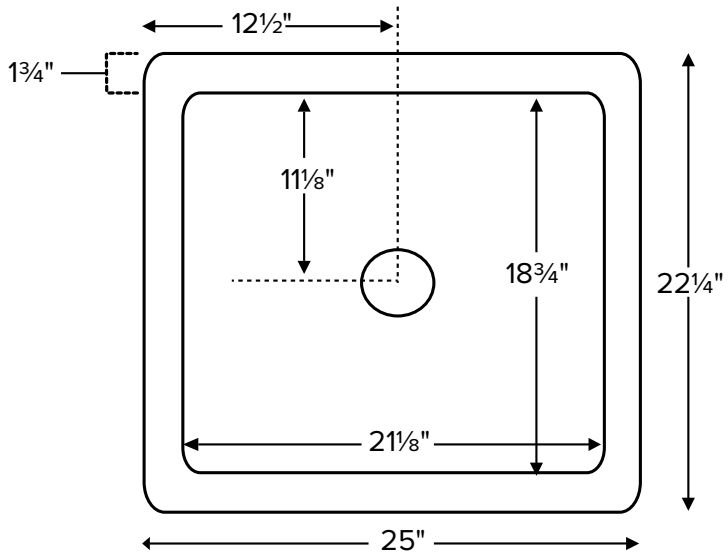

MTI BASICS® Collection Sinks

MBKS244

25" x 22.25"

Bowl depth 6.125"

Acrylic Seamless Apron Front Sink
32 lbs / 15 kg

Options Must be ordered at time of purchase

Standard White (MBKS244W)

Color Upgrade Biscuit (MBKS244B)

Quick Ship (QUISINKSH) Call for availability

CONSTRUCTION AND STANDARD FEATURES

- Accommodates 3.5" kitchen drain.
- Can be undermounted or caulked directly to the countertop without the use of clips or channels.
- Durable cast acrylic shell is extremely scratch- and stain-resistant. Up to 30% thicker and stronger than other makes.
- Non-porous highly renewable surface makes cleaning and sanitizing faster and more effective.
- 1-year limited residential and commercial warranty.

• All product measurements are $\pm 1/2"$.
• Specifications and configurations are subject to change without notice.
• Measurements herein supersede all others published prior to publication date below.