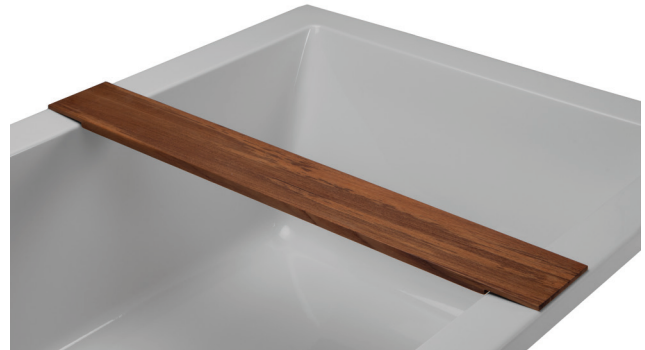

Teak Tub Trays

GENERAL SPECIFICATIONS

Material - Teak

Slatted and Solid Teak Trays shown with Designer Collection Acrylic Andrea tub. Also available for most MTI tub models, including those in the Boutique Collection.

Slatted Teak Tray

Solid Teak Tray

Radius Teak Tray
shown on Boutique Collection
Halo tub model 211.

Part Description	Part #	Price
Slatted Teak Tray	TK-TRAY1	\$455
Solid Teak Tray	TK-TRAY2	\$520
Radius Teak Tray	TK-RDTRAY	\$1,045

**MUST SPECIFY TUB MODEL
AT TIME OF ORDER.**
See tub options page for availability.

CONSTRUCTION AND FEATURES

- Smooth, durable teak combines beauty with practicality.
- Constructed of the finest grade of Genuine Teak.*
- Teak has the natural ability to ward off fungi, mold and mildew.
- Unsurpassed quality and workmanship.
- Handcrafted and milled in the USA.
- Radius Teak Tray currently available for Halo tub model only.
- Contact MTI for ordering details and pricing on any custom teak tray.
- Teak is inherently slip-resistant.