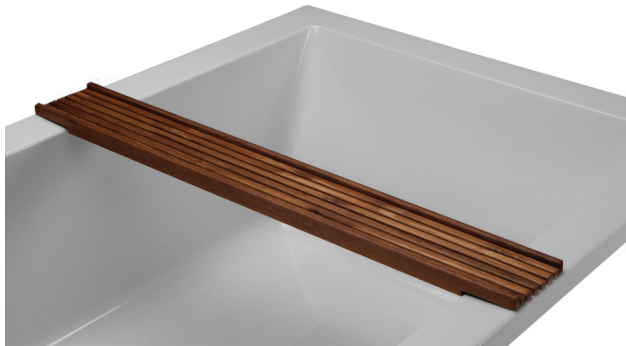

Teak Tub Trays

GENERAL SPECIFICATIONS

Material - Teak

Slatted and Solid Teak Trays shown with Designer Collection Acrylic Andrea tub. Also available for most MTI tub models, including those in the Boutique Collection.

Slatted Teak Tray

Solid Teak Tray

Radius Teak Tray
shown on Boutique Collection
Halo tub model 211.

Part Description	Part #	Price
Slatted Teak Tray	TK-TRAY1	\$455
Solid Teak Tray	TK-TRAY2	\$520
Radius Teak Tray	TK-RDTRAY	\$1,045

**MUST SPECIFY TUB MODEL
AT TIME OF ORDER.**
See tub options page for availability.

CONSTRUCTION AND FEATURES

- Smooth, durable teak combines beauty with practicality.
- Constructed of the finest grade of Genuine Teak.*
- Teak has the natural ability to ward off fungi, mold and mildew.
- Unsurpassed quality and workmanship.
- Handcrafted and milled in the USA.
- Radius Teak Tray currently available for Halo tub model only.
- Contact MTI for ordering details and pricing on any custom teak tray.
- Teak is inherently slip-resistant.